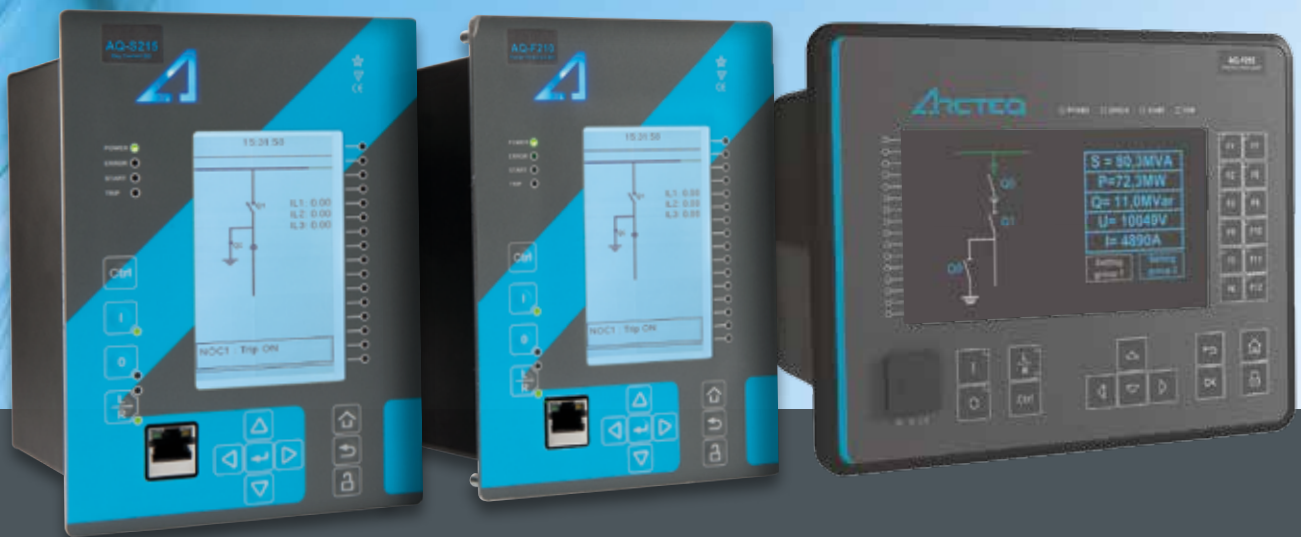

ARCTEQ®

RELIABLE POWER

Arcteq AQ 200 series selection table

Distributor for Switzerland,
Germany, Austria and Packagers

42technology AG (Ltd.)
Bützbergstrasse 2c
4912 Aarwangen - Switzerland
P: +41(0) 62-923 79 93
www.42technology.ch
info@42technology.ch